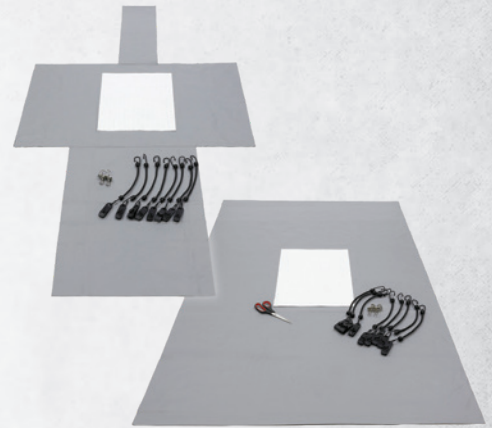

PROTECT YOUR SURFACES

EQUIPMENT TARPS AND TIRE COVERS*

EQUIPMENT TARPS:

- » **PRE-CUT:** Available for slab scissiors (Genie®, JLG, MEC, Snorkel) & Genie GR™ products
- » **CUT-TO-FIT:** Rectangular cut that is fitted on location to the equipment
- » Each tarp includes bungees, clips and magnetic hooks

TIRE COVERS:

TIRE COVER OPTIONS	FABRIC	COATING	TARGET APPLICATIONS
Light Duty	Textured Polyester	Water Repellent Urethane Coat (DWR on interior)	Light Duty, Sealed Floors, Carpet, Tile, Smooth Finish, Slower & Smaller Tires
Ballistic	Ballistic Nylon		Rugged interiors, Raw Concrete Floor, Larger & Fast-moving Tires